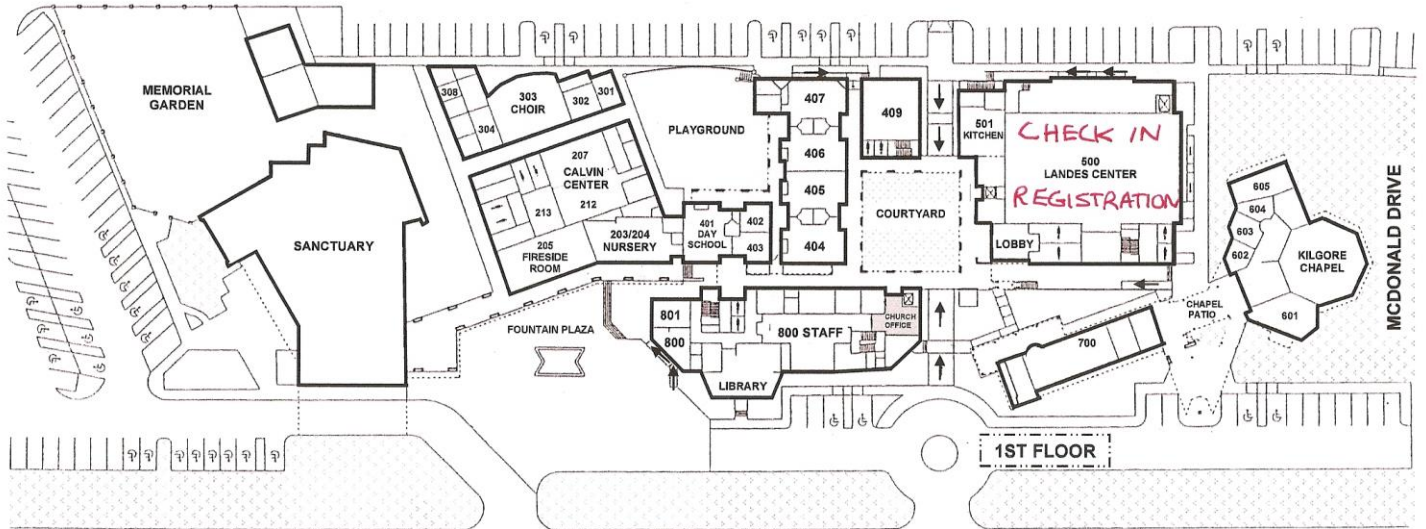

Valley Presbyterian Church

6947 E. McDonald Drive Paradise Valley, AZ 85253 480-991-6424

1. **200 Building**
   203/204 Infant/Toddler Care
   205 John Knox Fireside Room
   207/212 Calvin Center
   213 Craftroom
2. **300 Building**
   301 Bell Choir Room
   302 Choir Robing Room
   303 Choir Room
   304 Offices of Music Staff
   308 Pastor's Robing Room
3. **400 Building—Education**
   Ground Floor
   401-407 Valley Day School
   403 Valley Day School Director
   409 Adult Classroom
4. Second Floor
   411, 412 Classrooms
   414 Children's Welcome Center
   415-417 Classrooms
   418 Recording Studio
   419 Children/Youth Music

1. **500 Building**
   Basement Youth Lounge *Not shown*
   Ground Floor
   500 Landes Center
   501 Kitchen
2. Second Floor
   511 Classroom/Computer Lab
   512 Youth Room

1. **600 Building**
   Chapel
   601 Chapel Parlor
   602 Foundation
   603 Sports
2. **700 Building**
   CR101-105 The Crossing

1. Restrooms
   Elevator
   Stairs
   Handicap Accessible