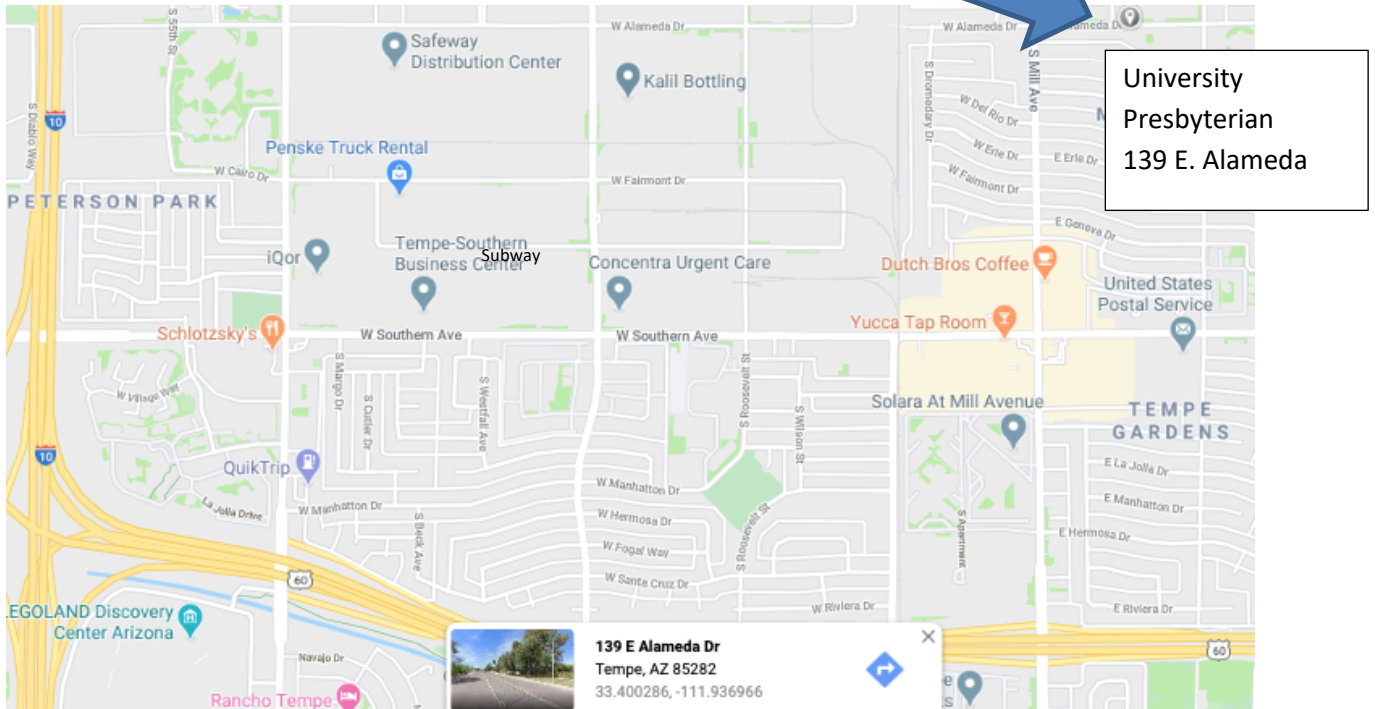

Directions to University Presbyterian 139 E Alameda, Tempe

From I-10-

Take the US 60 exit and go east to Mill Ave.

Exit and go North to Alameda Dr.

Turn East on Alameda.

University Presbyterian will be on the south side of the street

Nearby Motels (Commissioners are responsible for their own lodging)

Note: Spring training will book area hotels up early.

Ramada Inn- 1701 W Baseline, Tempe- 480-413-1188

Motel 6- 1720 S. Priest Dr, Tempe- 480-968-4401